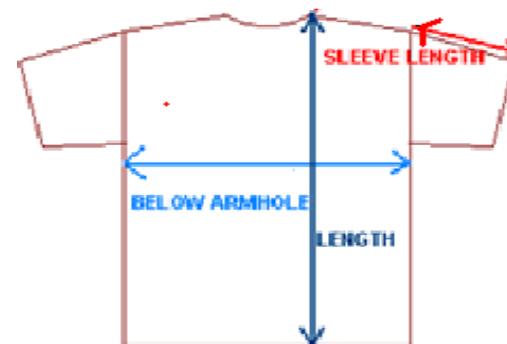

HEIGHT	38		+/-1

MM605 UNICORN HOT WATER BOTTLE HEIGHT	L		TOLS
	43		+/-1

MM606 HIPPO WITH BLANKET HEIGHT	M		TOLS
	40		+/-1

CLOTHING

MM021 TEDDY BEAR T SHIRT CHEST LENGTH	M	L	TOLS
	16	20	+/-1
	11	15	+/-1

MM024 TEDDY BEAR T SHIRT CHEST LENGTH		XXL	TOLS
		48	+/-2
		35	+/-2

MM071 TEDDY BEAR T SHIRT CHEST LENGTH	S	M	L	TOLS
	10	15	19.5	+/-1
	7.5	13	15	+/-1

MM083 TEDDY BEAR JUMPER CHEST LENGTH	S	M	L	TOLS
	9.5	13	16	+/-1
	10	13	17	+/-1

MM088 HOODIE CHEST LENGTH	M	L	TOLS
	15	19.5	+/-1
	13	15	+/-1

MM090 BANDANA LENGTH WIDTH	S	M	TOLS
	36	39	+/-1
	7	9	+/-1