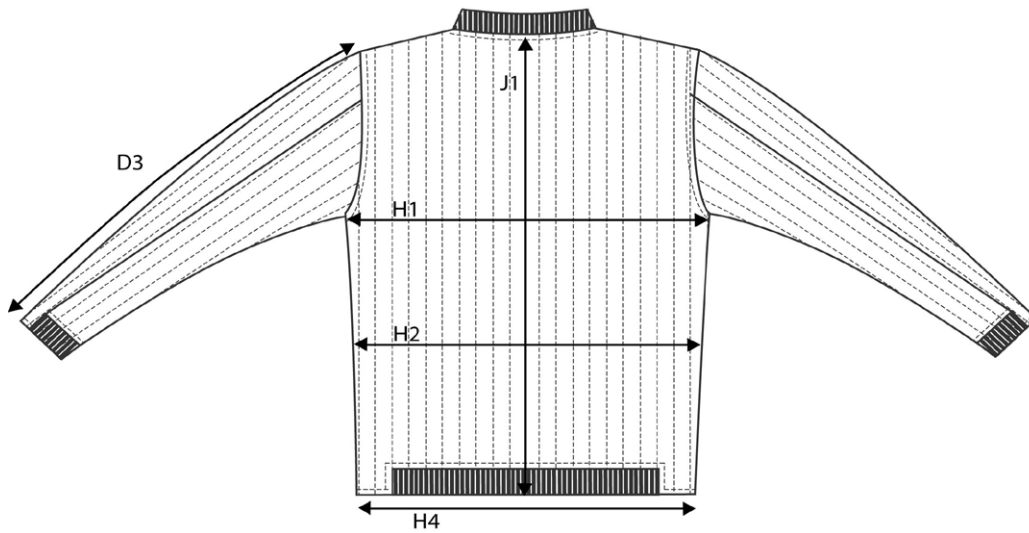

SIZE AND FIT: HALIFAX

HALIFAX MENS

Measurement (in cm)	Diagram	S	M	L	XL	XXL	3XL	4XL
Sleeve Length	D3	64	65,75	67,5	69,25	71	72,75	74,5
Chest Width	H1	54	57	60	63	66	69	72
Waist	H2	52	55	58	61	64	67	70
Bottom Width	H4	49	52	55	58	61	64	67
Full Length	J1	64	67	70	73	76	79	82

HALIFAX LADIES

Measurement (in cm)	Diagram	XS	S	M	L	XL	XXL
Sleeve Length	D3	61	62	63	64	65	66
Chest Width	H1	45	48	51	54	57	60
Waist	H2	40	43	46	49	52	55
Bottom Width	H4	47	50	53	56	59	62
Full Length	J1	60	62	64	66	68	70