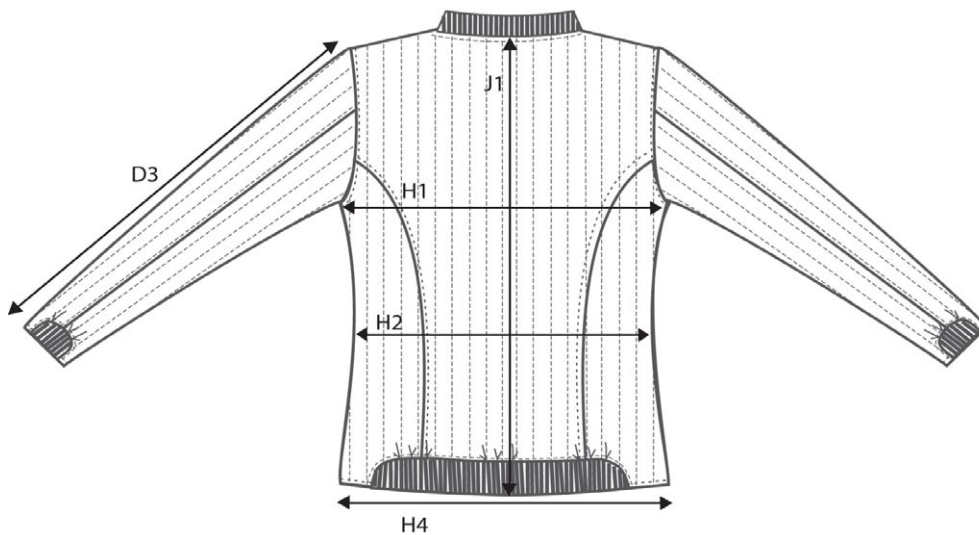

SIZE AND FIT: HALIFAX

HALIFAX MENS

Measurement (in cm)	Diagram	S	M	L	XL	XXL	3XL	4XL
Sleeve Length	D3	64	65,75	67,5	69,25	71	72,75	74,5
Chest Width	H1	54	57	60	63	66	69	72
Waist	H2	52	55	58	61	64	67	70
Bottom Width	H4	49	52	55	58	61	64	67
Full Length	J1	64	67	70	73	76	79	82

HALIFAX LADIES

Measurement (in cm)	Diagram	XS	S	M	L	XL	XXL
Sleeve Length	D3	61	62	63	64	65	66
Chest Width	H1	45	48	51	54	57	60
Waist	H2	40	43	46	49	52	55
Bottom Width	H4	47	50	53	56	59	62
Full Length	J1	60	62	64	66	68	70