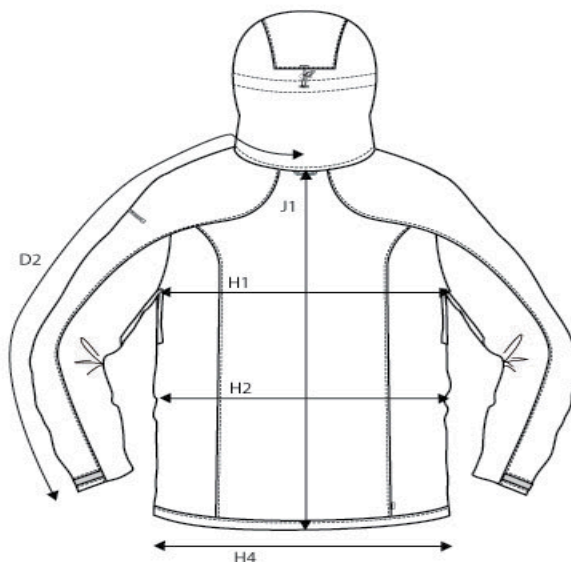

SIZE AND FIT: CAPTIVA

CAPTIVA Mens

Measurement (in cm)	Diagram	S	M	L	XL	XXL	3XL	4XL
CENTRE BACK TO END OF SLEEVE	D2	87	90	93	96	99	102	105
1/2 CHEST WIDTH at armhole	H1	56	59	62	65	68	71	74
1/2 BOTTOM WIDTH	H4	54	57	60	63	66	69	72
FULL LENGTH at centre back	J1	71	74	77,5	81	84,5	88	91

CAPTIVA Ladies

Measurement (in cm)	Diagram	XS	S	M	L	XL	XXL
CENTRE BACK TO END OF SLEEVE	D2	81,5	83,25	85	86,75	88,5	90,25
1/2 CHEST WIDTH at armhole	H1	49	52	55	58	61	64
1/2 WAIST	H2	44	47	50	53	56	59
1/2 BOTTOM WIDTH	H4	52	55	58	61	64	67
FULL LENGTH at centre back	J1	78	81	83	85	87	89