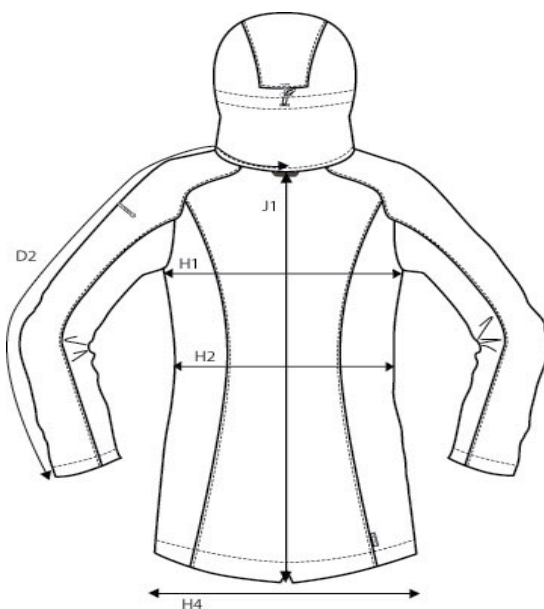

SIZE AND FIT: CAPTIVA

CAPTIVA Mens

Measurement (in cm)	Diagram	S	M	L	XL	XXL	3XL	4XL
CENTRE BACK TO END OF SLEEVE	D2	87	90	93	96	99	102	105
1/2 CHEST WIDTH at armhole	H1	56	59	62	65	68	71	74
1/2 BOTTOM WIDTH	H4	54	57	60	63	66	69	72
FULL LENGTH at centre back	J1	71	74	77,5	81	84,5	88	91

CAPTIVA Ladies

Measurement (in cm)	Diagram	XS	S	M	L	XL	XXL
CENTRE BACK TO END OF SLEEVE	D2	81,5	83,25	85	86,75	88,5	90,25
1/2 CHEST WIDTH at armhole	H1	49	52	55	58	61	64
1/2 WAIST	H2	44	47	50	53	56	59
1/2 BOTTOM WIDTH	H4	52	55	58	61	64	67
FULL LENGTH at centre back	J1	78	81	83	85	87	89