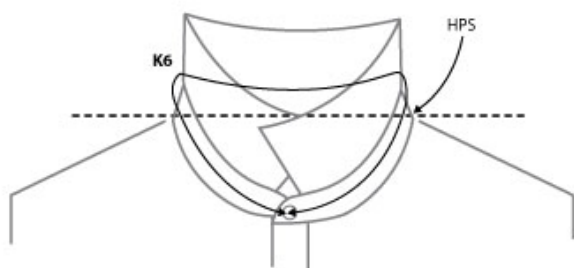

SIZE AND FIT: CALVERTON

CALVERTON Mens

Base size: M / Measurement (in cm)	Diagram	S	M	L	XL	XXL	3XL	4XL
COLLAR neck line CF to CF	K6	40,5	42	43,5	45	46,5	48	49,5
SLEEVE LENGTH from shoulder seam	D3	65,5	67	68,5	70,5	72,5	74,5	74,5
CHEST WIDTH at armhole	H1	51,5	53,5	55,5	58,5	61,5	64,5	67,5
WAIST	H2	49	51	53	56	59	62	65
BOTTOM WIDTH	H4	51,5	53,5	55,5	58,5	61,5	64,5	67,5
FULL LENGTH at centre back	J1	75	77	79	81	83	85	85

CALVERTON Ladies

Base size: M / Measurement (in cm)	Diagram	XS	S	M	L	XL	XXL
COLLAR - neck line from CF to CF	K6	36	37	38	39	40	41
SLEEVE LENGTH from shoulder seam	D3	62	63	64	65	66	67
CHEST WIDTH at armhole	H1	46	47	50	53	56	59
WAIST	H2	38	42	44	47	50	53
BOTTOM WIDTH	H4	45	48	51	54	57	60
FULL LENGTH at centre back	J1	63	65	68	70	72	74