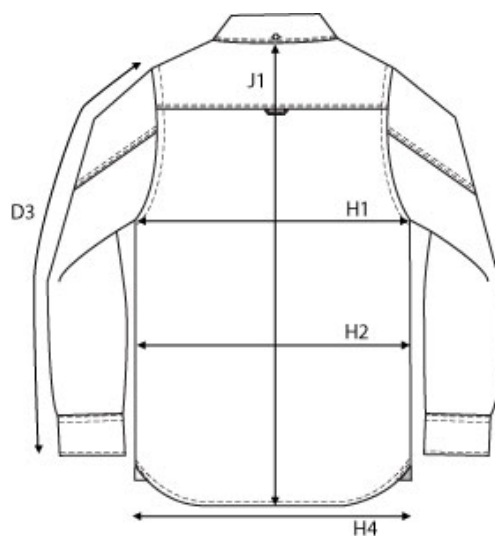

SIZE AND FIT: CALVERTON

CALVERTON Mens

Base size: M / Measurement (in cm)	Diagram	S	M	L	XL	XXL	3XL	4XL
COLLAR neck line CF to CF	K6	40,5	42	43,5	45	46,5	48	49,5
SLEEVE LENGTH from shoulder seam	D3	65,5	67	68,5	70,5	72,5	74,5	74,5
CHEST WIDTH at armhole	H1	51,5	53,5	55,5	58,5	61,5	64,5	67,5
WAIST	H2	49	51	53	56	59	62	65
BOTTOM WIDTH	H4	51,5	53,5	55,5	58,5	61,5	64,5	67,5
FULL LENGTH at centre back	J1	75	77	79	81	83	85	85

CALVERTON Ladies

Base size: M / Measurement (in cm)	Diagram	XS	S	M	L	XL	XXL
COLLAR - neck line from CF to CF	K6	36	37	38	39	40	41
SLEEVE LENGTH from shoulder seam	D3	62	63	64	65	66	67
CHEST WIDTH at armhole	H1	46	47	50	53	56	59
WAIST	H2	38	42	44	47	50	53
BOTTOM WIDTH	H4	45	48	51	54	57	60
FULL LENGTH at centre back	J1	63	65	68	70	72	74