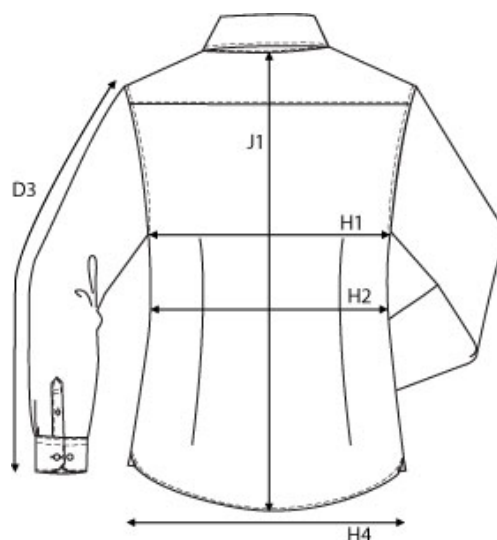

SIZE AND FIT: CALVERTON

CALVERTON Mens

Base size: M / Measurement (in cm)	Diagram	S	M	L	XL	XXL	3XL	4XL
COLLAR neck line CF to CF	K6	40,5	42	43,5	45	46,5	48	49,5
SLEEVE LENGTH from shoulder seam	D3	65,5	67	68,5	70,5	72,5	74,5	74,5
CHEST WIDTH at armhole	H1	51,5	53,5	55,5	58,5	61,5	64,5	67,5
WAIST	H2	49	51	53	56	59	62	65
BOTTOM WIDTH	H4	51,5	53,5	55,5	58,5	61,5	64,5	67,5
FULL LENGTH at centre back	J1	75	77	79	81	83	85	85

CALVERTON Ladies

Base size: M / Measurement (in cm)	Diagram	XS	S	M	L	XL	XXL
COLLAR - neck line from CF to CF	K6	36	37	38	39	40	41
SLEEVE LENGTH from shoulder seam	D3	62	63	64	65	66	67
CHEST WIDTH at armhole	H1	46	47	50	53	56	59
WAIST	H2	38	42	44	47	50	53
BOTTOM WIDTH	H4	45	48	51	54	57	60
FULL LENGTH at centre back	J1	63	65	68	70	72	74