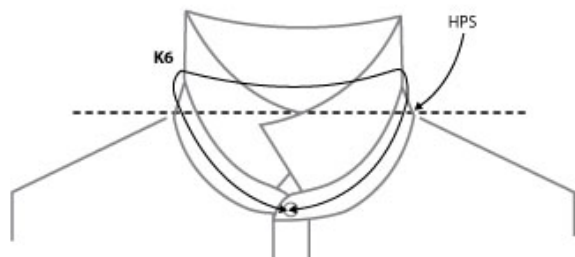

SIZE AND FIT: CALVERTON

CALVERTON Mens

Base size: M / Measurement (in cm)	Diagram	S	M	L	XL	XXL	3XL	4XL
COLLAR neck line CF to CF	K6	40,5	42	43,5	45	46,5	48	49,5
SLEEVE LENGTH from shoulder seam	D3	65,5	67	68,5	70,5	72,5	74,5	74,5
CHEST WIDTH at armhole	H1	51,5	53,5	55,5	58,5	61,5	64,5	67,5
WAIST	H2	49	51	53	56	59	62	65
BOTTOM WIDTH	H4	51,5	53,5	55,5	58,5	61,5	64,5	67,5
FULL LENGTH at centre back	J1	75	77	79	81	83	85	85

CALVERTON Ladies

Base size: M / Measurement (in cm)	Diagram	XS	S	M	L	XL	XXL
COLLAR - neck line from CF to CF	K6	36	37	38	39	40	41
SLEEVE LENGTH from shoulder seam	D3	62	63	64	65	66	67
CHEST WIDTH at armhole	H1	46	47	50	53	56	59
WAIST	H2	38	42	44	47	50	53
BOTTOM WIDTH	H4	45	48	51	54	57	60
FULL LENGTH at centre back	J1	63	65	68	70	72	74