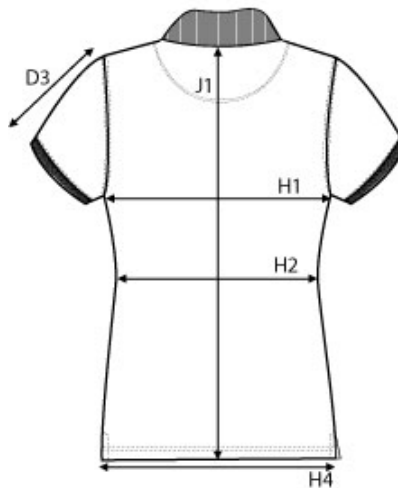

SIZE AND FIT: CLEARWATER

CLEARWATER Mens

Base size: M / Measurement (in cm)	Diagram	S	M	L	XL	XXL	3XL	4XL
SLEEVE LENGTH from shoulder seam	D3	18,5	19,5	20,5	21,5	22,5	23,5	24,5
SHOULDER TO SHOULDER	D1	44	45,5	47	48,5	50	51,5	53
CHEST WIDTH at armhole	H1	49	52	55	58	61	64	67
BOTTOM WIDTH - RIB BOTTOM EDGE	H4	49	52	55	58	61	64	67
FULL LENGTH at centre back	J1	69	71	73	75	77	79	84

CLEARWATER Ladies

Base size: M / Measurement (in cm)	Diagram	XS	S	M	L	XL	XXL	
SLEEVE LENGTH from shoulder seam	D3	17	17,5	17	18,5	19	19,5	100,5
CHEST WIDTH at armhole	H1	43	46	49	52	55	58	70
WAIST	H2	40	43	46	49	52	55	65,5
BOTTOM WIDTH - RIB BOTTOM EDGE	H4	43	46	49	52	55	58	62,5
FULL LENGTH at centre back	J1	60	62	64	66	68	70	78