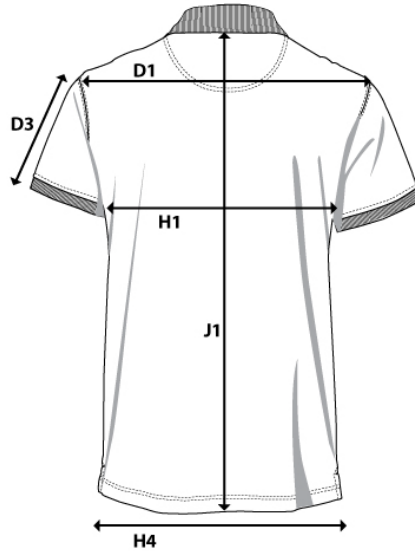

SIZE AND FIT: CLEARWATER

CLEARWATER Mens

Base size: M / Measurement (in cm)	Diagram	S	M	L	XL	XXL	3XL	4XL
SLEEVE LENGTH from shoulder seam	D3	18,5	19,5	20,5	21,5	22,5	23,5	24,5
SHOULDER TO SHOULDER	D1	44	45,5	47	48,5	50	51,5	53
CHEST WIDTH at armhole	H1	49	52	55	58	61	64	67
BOTTOM WIDTH - RIB BOTTOM EDGE	H4	49	52	55	58	61	64	67
FULL LENGTH at centre back	J1	69	71	73	75	77	79	84

CLEARWATER Ladies

Base size: M / Measurement (in cm)	Diagram	XS	S	M	L	XL	XXL	
SLEEVE LENGTH from shoulder seam	D3	17	17,5	17	18,5	19	19,5	100,5
CHEST WIDTH at armhole	H1	43	46	49	52	55	58	70
WAIST	H2	40	43	46	49	52	55	65,5
BOTTOM WIDTH - RIB BOTTOM EDGE	H4	43	46	49	52	55	58	62,5
FULL LENGTH at centre back	J1	60	62	64	66	68	70	78